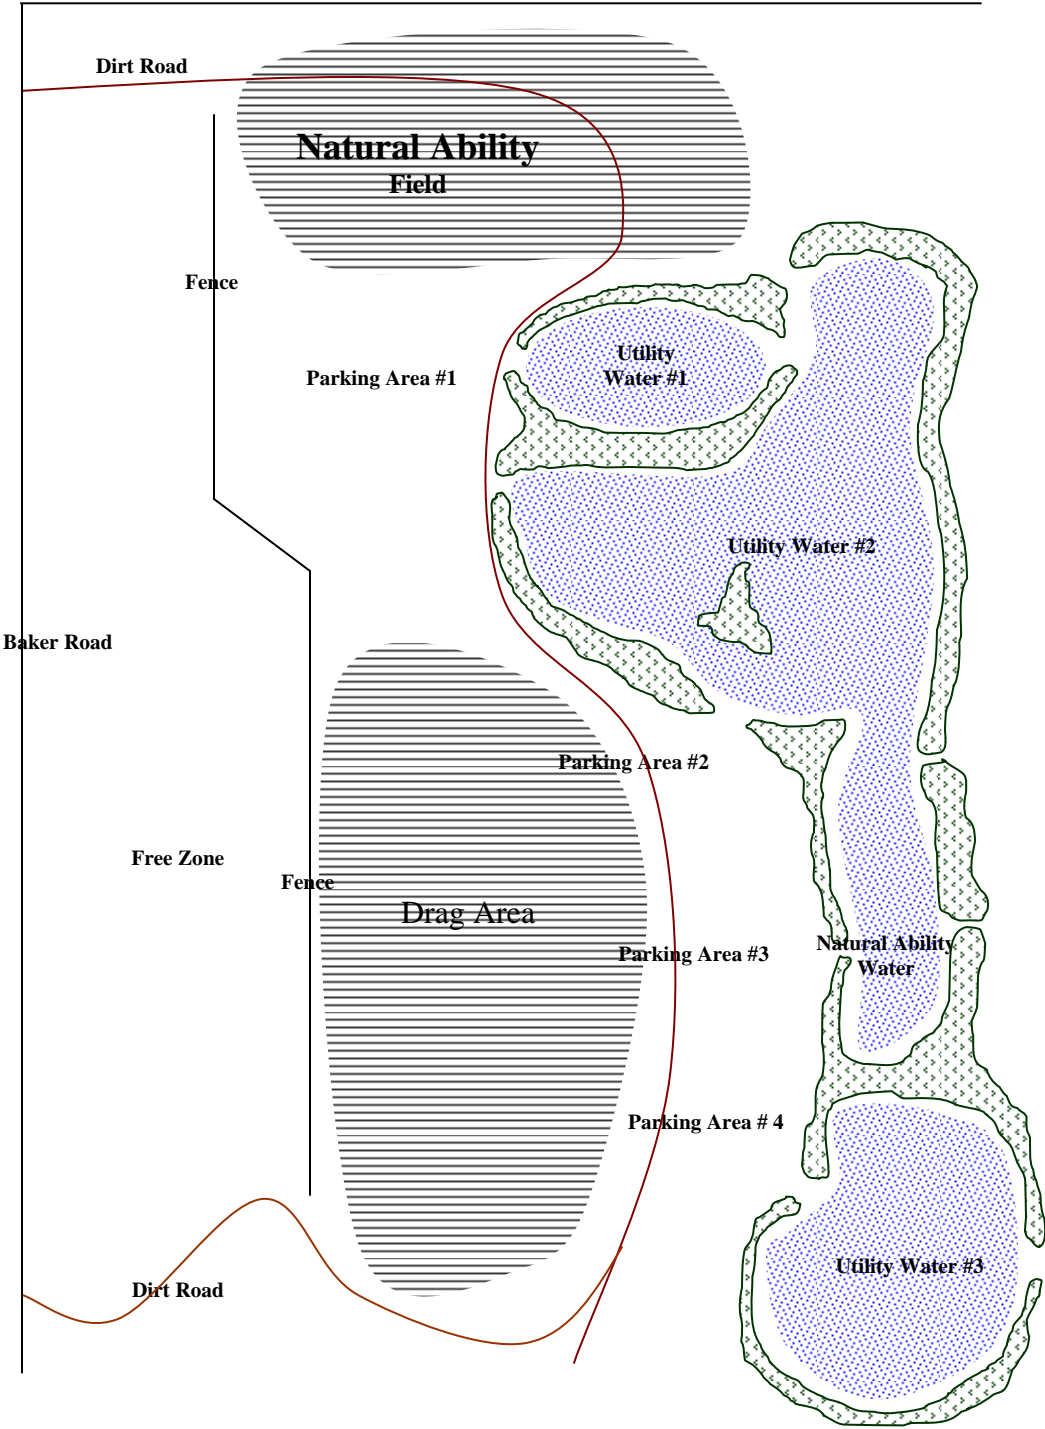

## Lake Elsinore Training Area Directions

Take Nichols Rd West off I-15 until it turns into a dirt road, bear left onto Pierce St., turn left on Baker St., and then turn left into the training area at the NAVHDA sign.

Nichols Road

Dirt Road

Natural Ability Field

Fence

Parking Area #1

Utility Water #1

Utility Water #2

Baker Road

Free Zone

Fence

Drag Area

Parking Area #2

Parking Area #3

Natural Ability Water

Parking Area #4

Dirt Road

Utility Water #3